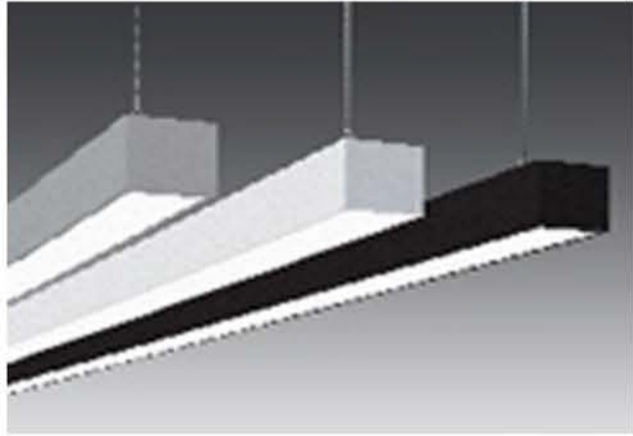

Pendnet linear

APPLICATION

The Pendant Down light series is best Suited for residential and commercial applications. Designed for new construction and retrofit, this Linear Led Down light generates neutral light high CRI (>80) in a new way that enables an Unprecedented combination of light output, high Efficacy, beautiful color, and affordability. High Lumen Output makes it suitable for working area and Showrooms.

DU-JYX-1200

SIZE:1200x50x70mm
 ABLE COLOR:Black/White/Grey

ELECTRICAL PERFORMANCE

Rated Power:48 per m
 Lumin Flux:98LM
 Power Factor:≥0,9
 Voltage:in-put:DC 12v
 Frequency:50\60 Hz

CONSTRUCTION

- ✓ Body made of finish 6063 extrusion aluminum

- ✓ Reflector made of Aluminum

- ✓ Cover Made Of CMMB

- ✓ Led Chip SMD2835 High Lumen 300Led

- ✓ Driver rated power DONE (Korean) 3.0mA

WARM LIGHT 4000

IP20

CRI >80